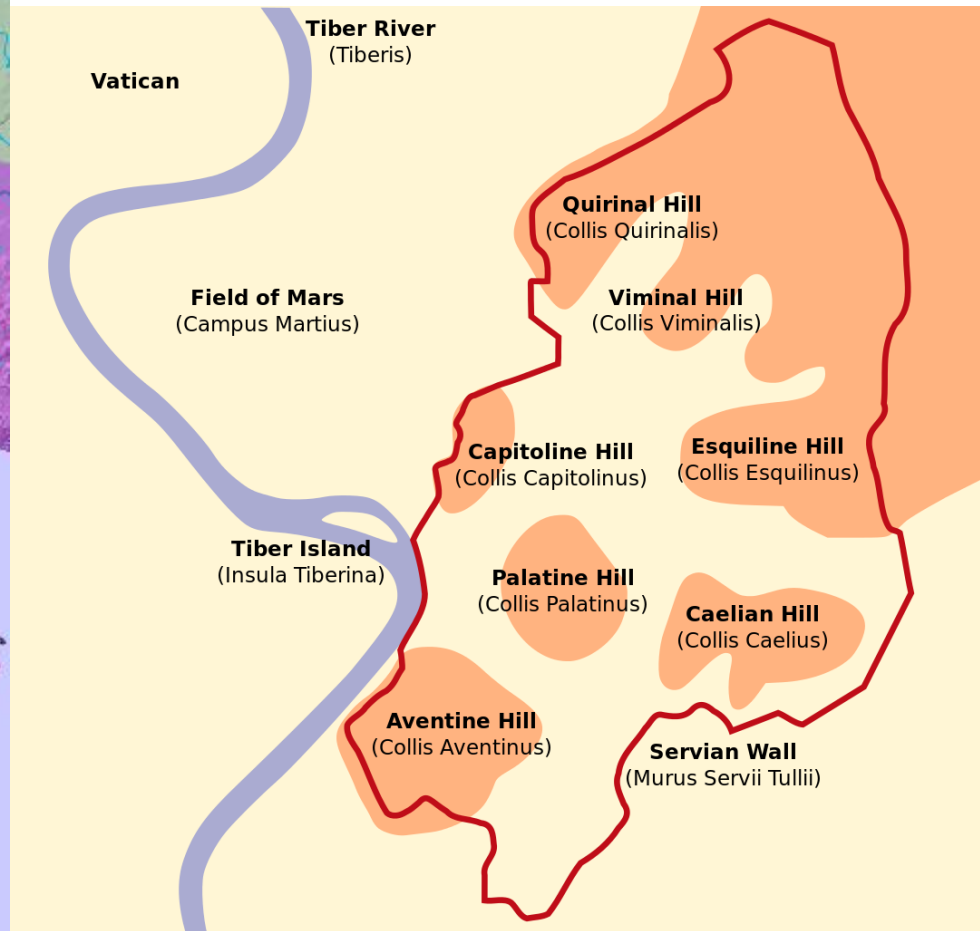

Roman Republic

Terms

- Romulus and Remus
- Etruscans
- Patron-Client System
- Mixed constitution
- Consul
- Patricians & Plebeians
- Tribunes
- Just-war theory
- Latifundia
- Roman art and architecture

Founding of Rome

- Aeneas of Troy
- Romulus vs. Remus

Early Latium

Revolt and Republic

- Revolt – 509 BCE
- Republic lasts until 44 BCE
- Mind set behind starting a republic
- Social and Political values
 - *actoritas*
 - *mos maiorum*
 - *virtus*
 - *fides*
 - *patria potestas*
 - Household
 - Patron-client system

1. 500 – 220
BCE
2. 264 – 146
BCE
3. 146 –
Empire

Punic Wars

- First Punic War 264-241 BCE
- Second Punic War 218-201 BCE
 - Hannibal
- Third Punic War 149-146 BCE
- Fall of the middle class
- *Latifundia*

Minerva

www.shutterstock.com · 469139849

Athena

www.shutterstock.com · 512184649

Athena (Nashville Parthenon replica)

www.shutterstock.com · 208493617

Jupiter (from
Pompeii)

Zeus