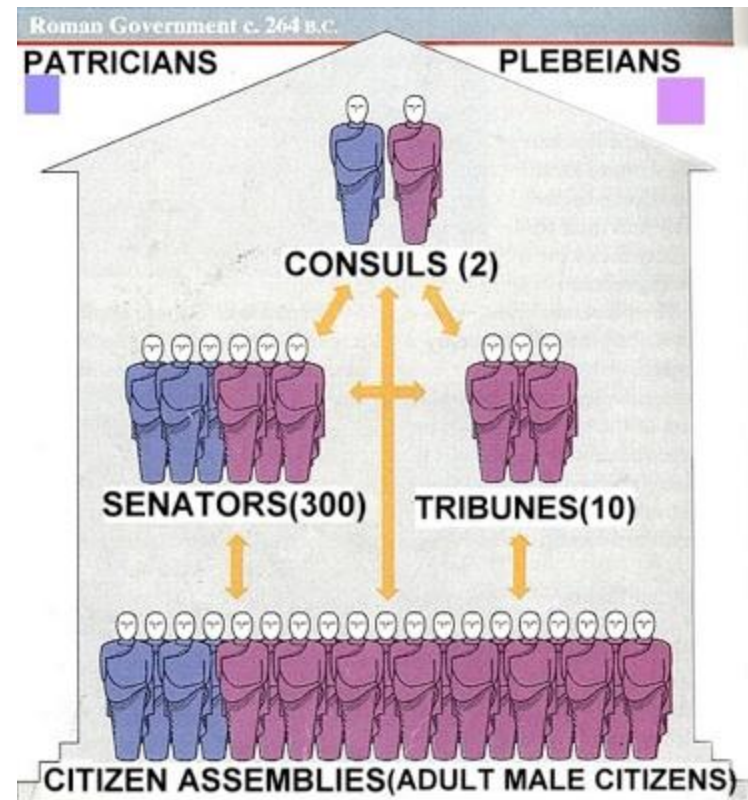

The Power of the Plebs

- Levels of citizenship
- Patricians
- Plebeians
- Tribunes